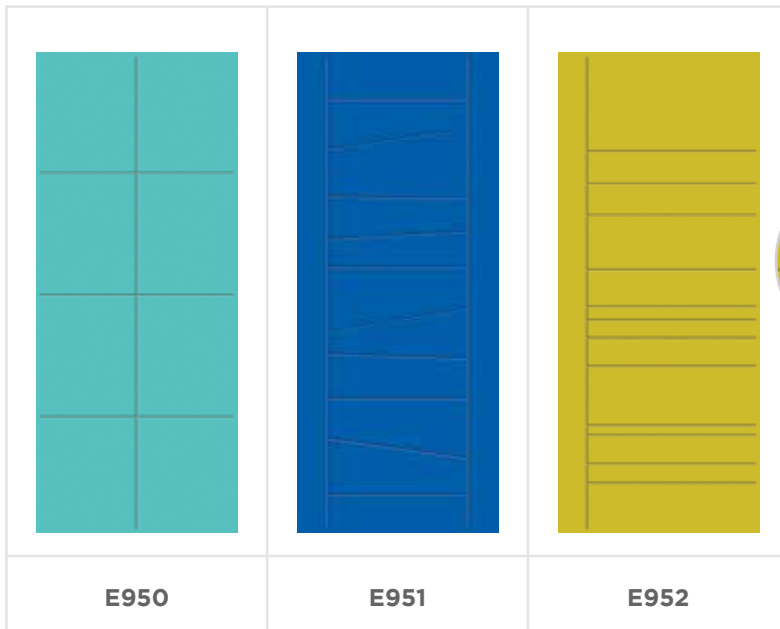

				
E710 22" x 64"	E711 8" x 64"	E724 22" x 80"	E725 8" x 80"	E727 8" x 80" Available in 16"
Only available in 95" height		Only available in 95" height		

HEIGHTS

- 6'-8"
- 7'
- 8'

SIDELITES IN AVAILABLE WIDTHS

OPTIONAL COLOURS AVAILABLE

CONTEMPORARY

EDGE

STAINLESS INLAY

HEIGHTS

6'-8" 8'

FLUSH SIDELITES IN AVAILABLE WIDTHS

12" 14" 16"

NOMINAL SIZES

34" 36" x79"

34" 36" x95"

.175"± .010" skin thickness
2.25" slab thickness available*

*Only available for 36"x95"

OPTIONAL COLOURS AVAILABLE

ENGRAVED PROFILE

CONTEMPORARY

EDGE

ENGRAVED

Engraving stops .75" from door edge for air and water protection.

HEIGHTS

6'-8"

8'

FLUSH SIDELITES IN AVAILABLE WIDTHS

12"