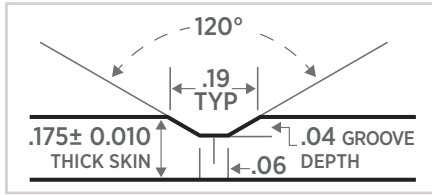

** All pictures of glass not exactly as shown.

HEIGHTS

- 6'-8"
- 7'
- 8'

FLUSH SIDELITES IN AVAILABLE WIDTHS

- 12"
- 14"
- 16"

NOMINAL SIZES

- 30" 32" 34" 36" x79"
- 30" 32" 34" 36" x83"
- 30" 32" 34" 36" x95"

OPTIONAL COLOURS AVAILABLE

CONTEMPORARY

EDGE

STAINLESS INLAY

HEIGHTS

6'-8" 8'

FLUSH SIDELITES IN AVAILABLE WIDTHS

12" 14" 16"

NOMINAL SIZES

34" 36" x79"

34" 36" x95"

.175"± .010" skin thickness
2.25" slab thickness available*

*Only available for 36"x95"

OPTIONAL COLOURS AVAILABLE

ENGRAVED PROFILE

CONTEMPORARY

EDGE

ENGRAVED

Engraving stops .75" from door edge for air and water protection.

HEIGHTS

6'-8"

8'

FLUSH SIDELITES IN AVAILABLE WIDTHS

12"