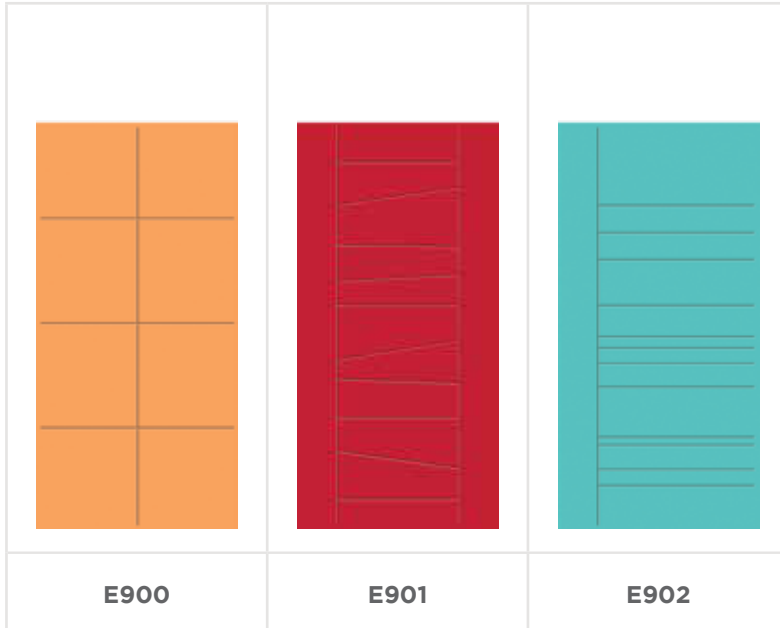

				
E710 22" x 64"	E711 8" x 64"	E724 22" x 80"	E725 8" x 80"	E727 8" x 80" Available in 16"
Only available in 95" height		Only available in 95" height		

HEIGHTS

- 6'-8"
- 7'
- 8'

SIDELITES IN AVAILABLE WIDTHS

OPTIONAL COLOURS AVAILABLE

CONTEMPORARY

EDGE

STAINLESS INLAY

HEIGHTS

6'-8" 8'

FLUSH SIDELITES IN AVAILABLE WIDTHS

12" 14" 16"

NOMINAL SIZES

34" 36" x79"

34" 36" x95"

.175"± .010" skin thickness
2.25" slab thickness available*

*Only available for 36"x95"

OPTIONAL COLOURS AVAILABLE

ENGRAVED PROFILE

CONTEMPORARY

EDGE

ENGRAVED

Engraving stops .75" from door edge for air and water protection.

HEIGHTS

6'-8"

8'

FLUSH SIDELITES IN AVAILABLE WIDTHS

12"