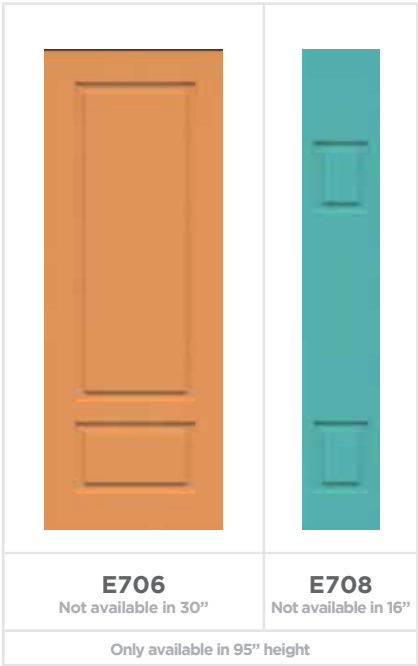

** All pictures of glass not exactly as shown.

HEIGHTS

- 6'-8"
- 7'
- 8'

FLUSH SIDELITES IN AVAILABLE WIDTHS

- 12"
- 14"
- 16"

NOMINAL SIZES

- 30" 32" 34" 36" x79"
- 30" 32" 34" 36" x83"
- 30" 32" 34" 36" x95"

				
E710 22" x 64"	E711 8" x 64"	E724 22" x 80"	E725 8" x 80"	E727 8" x 80" Available in 16"
Only available in 95" height		Only available in 95" height		

HEIGHTS

- 6'-8"
- 7'
- 8'

SIDELITES IN AVAILABLE WIDTHS

14"

16"

NOMINAL SIZES

34"

36"

x79"

34"

36"

x95"

2.25" slab thickness available*

*Only available for 36"x95"

OPTIONAL COLOURS AVAILABLE