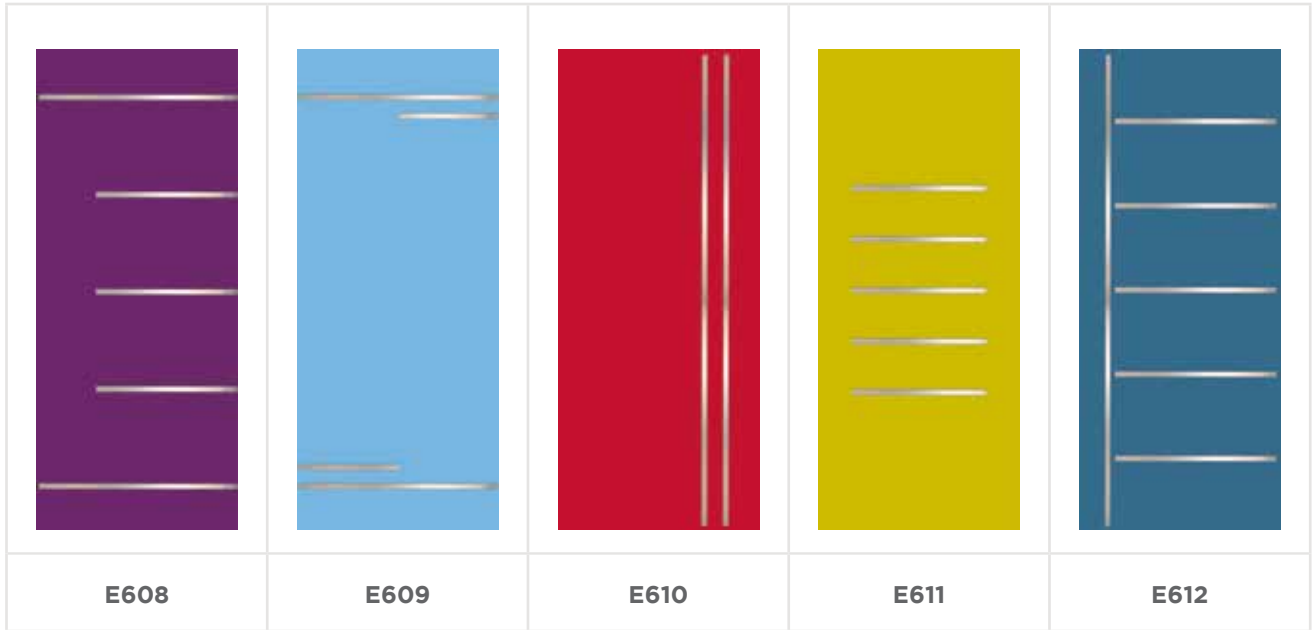

CONTEMPORARY
EDGE

HEIGHTS

- 6'-8"
- 7'
- 8'

NOMINAL SIZES

- | | | | |
|-----|-----|-----|------|
| 32" | 34" | 36" | x79" |
| 32" | 34" | 36" | x83" |
| 32" | 34" | 36" | x95" |

2.25" slab thickness available*
*Only available for 36"x95"

OPTIONAL COLOURS AVAILABLE

CONTEMPORARY

EDGE

STAINLESS INLAY

HEIGHTS

6'-8" 8'

FLUSH SIDELITES IN AVAILABLE WIDTHS

12" 14" 16"

NOMINAL SIZES

34" 36" x79"

34" 36" x95"

.175"± .010" skin thickness
2.25" slab thickness available*

*Only available for 36"x95"

OPTIONAL COLOURS AVAILABLE

ENGRAVED PROFILE

CONTEMPORARY

x95"

2.25" slab thickness available*

*Only available for 36"x95"

OPTIONAL COLOURS AVAILABLE