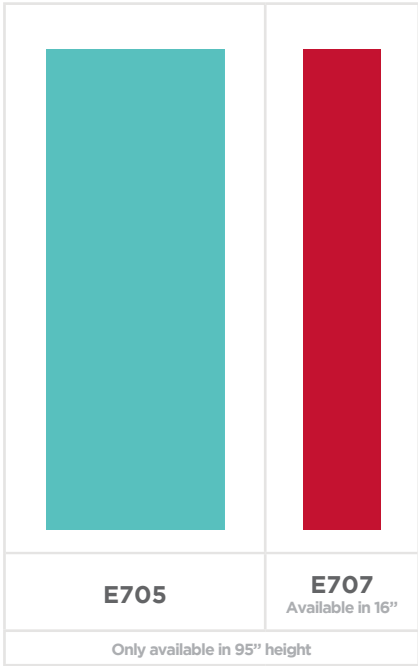

** All pictures of glass not exactly as shown.

HEIGHTS

- 6'-8"
- 7'
- 8'

FLUSH SIDELITES IN AVAILABLE WIDTHS

- 12"
- 14"
- 16"

NOMINAL SIZES

- 30" 32" 34" 36" x79"
- 30" 32" 34" 36" x83"
- 30" 32" 34" 36" x95"

2.25" slab thickness available*
*Only available for 36"x95"

OPTIONAL COLOURS AVAILABLE

EDGE

						
E715 22" x 48"	E716 8" x 48"	E717 22" x 64"	E722 23.75" x 15"	E723 23.75" x 15"	E726 8" x 64"	E718 8" x 64"
Not available in 30" or 32"					Available in 16"	

				
E710 22" x 64"	E711 8" x 64"	E724 22" x 80"	E725 8" x 80"	E727 8" x 80" Available in 16"
Only available in 95" height		Only available in 95" height		

HEIGHTS

- 6'-8"
- 7'
- 8'

SIDELITES IN AVAILABLE WIDTHS

x95"

2.25" slab thickness available*

*Only available for 36"x95"

OPTIONAL COLOURS AVAILABLE