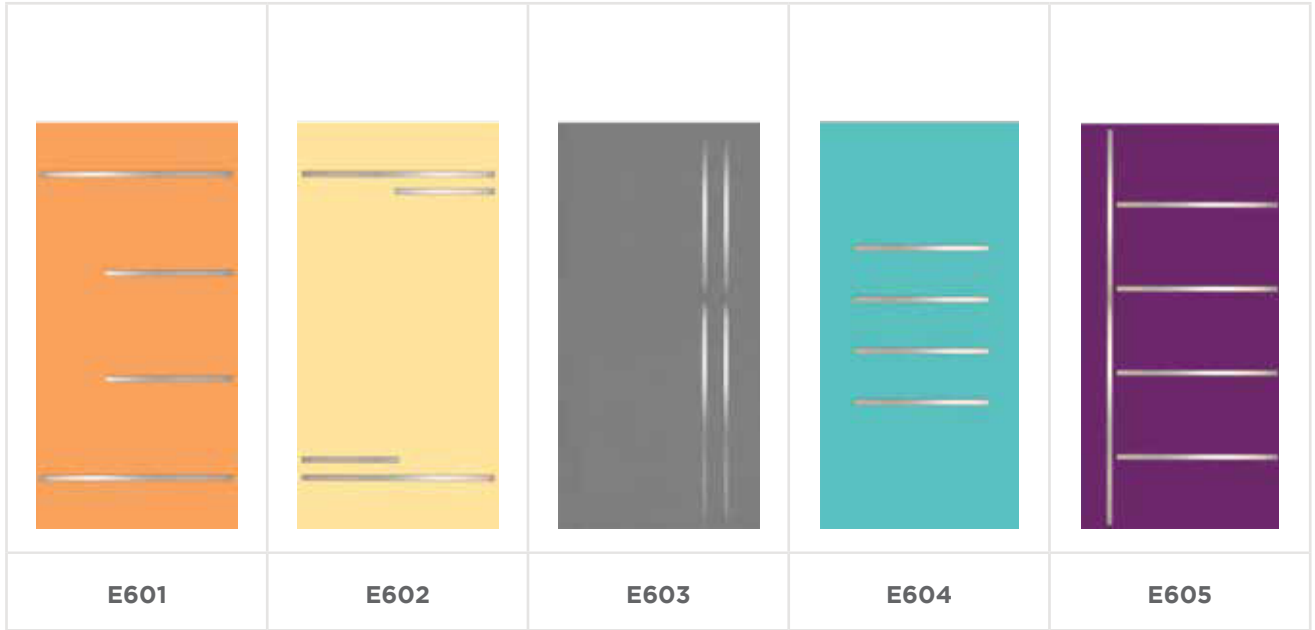

CONTEMPORARY
EDGE

HEIGHTS

- 6'-8"
- 7'
- 8'

NOMINAL SIZES

- | | | | |
|-----|-----|-----|------|
| 32" | 34" | 36" | x79" |
| 32" | 34" | 36" | x83" |
| 32" | 34" | 36" | x95" |

2.25" slab thickness available*
*Only available for 36"x95"

OPTIONAL COLOURS AVAILABLE

CONTEMPORARY

EDGE

STAINLESS INLAY

HEIGHTS

6'-8" 8'

FLUSH SIDELITES IN AVAILABLE WIDTHS

12" 14" 16"

NOMINAL SIZES

34" 36" x79"

34" 36" x95"

.175"± .010" skin thickness
2.25" slab thickness available*

*Only available for 36"x95"

OPTIONAL COLOURS AVAILABLE

ENGRAVED PROFILE

CONTEMPORARY

x95"

2.25" slab thickness available*

*Only available for 36"x95"

OPTIONAL COLOURS AVAILABLE