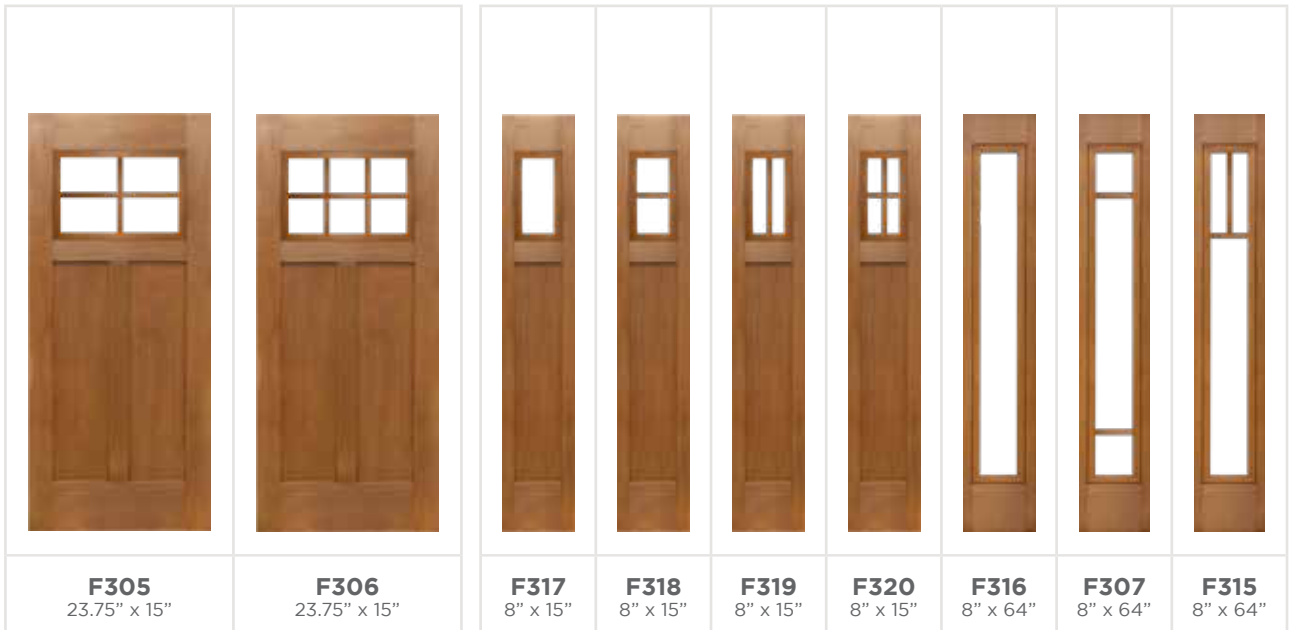

CRAFTSMAN FIR

Beautiful simplicity and inviting, simple square and rectangle shapes are what make our Craftsman doors so very desirable in a wide variety of homes. Inspired by the Arts and Crafts movement in its early days, the Craftsman house inspired architect Frank Lloyd Wright. Consider incorporating vintage-look glass for an authentic vibe.

** All pictures of glass not exactly as shown.

HEIGHTS

6'-8"

7'

SIDELITES IN AVAILABLE WIDTHS

12"

14"

16"

NOMINAL SIZES

34"

36"

x79"

34"

36"

x83"

Fir Frames are Flush Fit.
Integrated dentil shelf optional.

** All pictures of glass not exactly as shown.

** All pictures of glass not exactly as shown.

HEIGHTS

6'-8"

7'

SIDELITES IN AVAILABLE WIDTHS

12"

14"