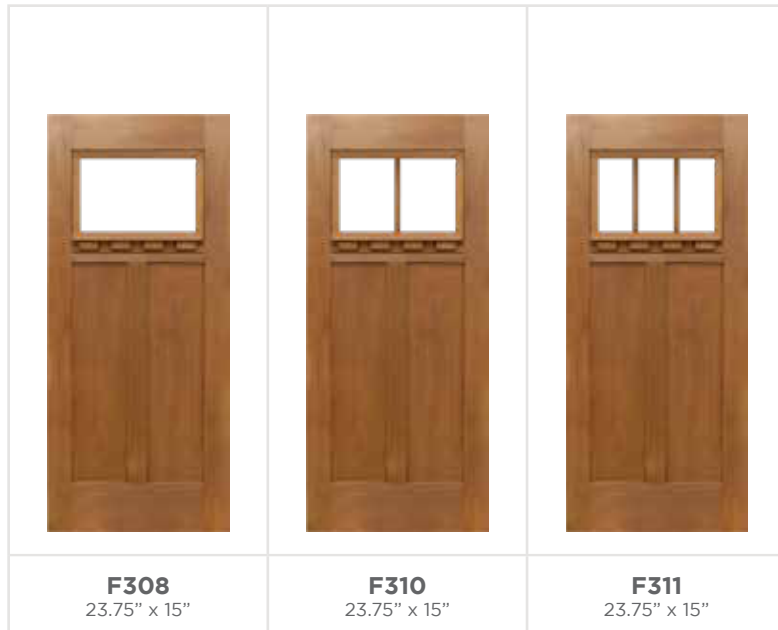

HEIGHTS

8'

SIDELITES IN AVAILABLE WIDTHS

12" 14" 16"

NOMINAL SIZES

34" 36" x95"

Fir Frames are Flush Fit.
Integrated dentil shelf optional.

FIR

** All pictures of glass not exactly as shown.

** All pictures of glass not exactly as shown.

HEIGHTS

6'-8"

7'

SIDELITES IN AVAILABLE WIDTHS

12"

14"

Fir Frames are Flush Fit.
Integrated dentil shelf optional.

FIR

** All pictures of glass not exactly as shown.

				
F356 23.75" x 19.25"	F357 23.75" x 19.25"	F358 23.75" x 19.25"	F359 23.75" x 19.25"	F360 23.75" x 19.25"

						
F381 8" x 19.25"	F382 8" x 19.25"	F383 8" x 19.25"	F384 8" x 19.25"	F385 8" x 77"	F386 8" x 77"	F387 8" x 77"

HEIGHTS

8'

SIDELITES IN AVAILABLE WIDTHS

12"

14"

16"

NOMINAL SIZES