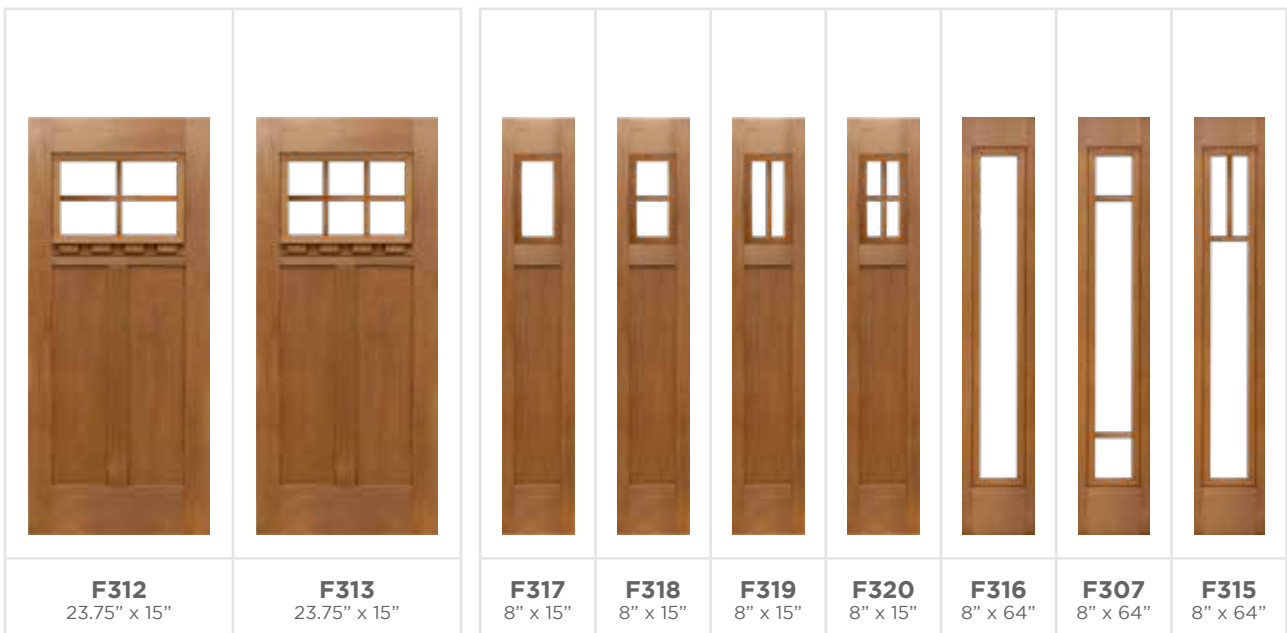

HEIGHTS

8'

SIDELITES IN AVAILABLE WIDTHS

12" 14" 16"

NOMINAL SIZES

34" 36" x95"

Fir Frames are Flush Fit.
Integrated dentil shelf optional.

FIR

** All pictures of glass not exactly as shown.

** All pictures of glass not exactly as shown.

HEIGHTS

6'-8"

7'

SIDELITES IN AVAILABLE WIDTHS

12"

14"

Fir Frames are Flush Fit.
Integrated dentil shelf optional.

FIR

** All pictures of glass not exactly as shown.

				
F356 23.75" x 19.25"	F357 23.75" x 19.25"	F358 23.75" x 19.25"	F359 23.75" x 19.25"	F360 23.75" x 19.25"

						
F381 8" x 19.25"	F382 8" x 19.25"	F383 8" x 19.25"	F384 8" x 19.25"	F385 8" x 77"	F386 8" x 77"	F387 8" x 77"

HEIGHTS

8'

SIDELITES IN AVAILABLE WIDTHS

12"

14"

16"

NOMINAL SIZES